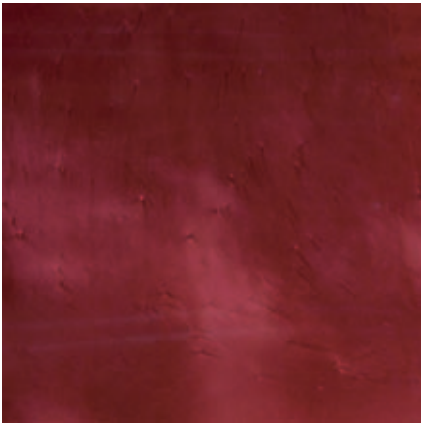

C O L O R   C H A R T

Ruby | 660

Marine | 655

Royale | 659

Silver | 661

Sunset | 657

Sapphire | 662

Café | 658

Jade | 656

Graphite | 663

**CAUTION:**

Color will vary greatly and be mottled. This chart is for reference only. Please request an actual color sample and apply sample on site before beginning any project.

Pumpkin | 668

Taupe | 670

**CAUTION:**

Color will vary greatly and be mottled. This chart is for reference only. Please request an actual color sample and apply sample on site before beginning any project.