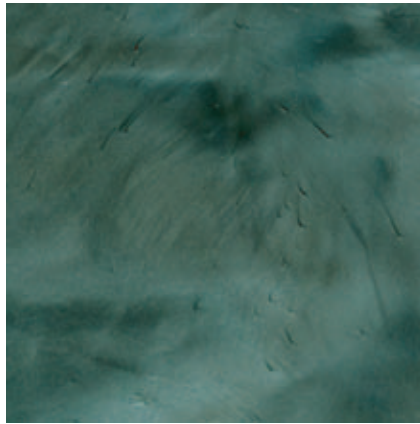

C O L O R   C H A R T

Ruby | 660

Marine | 655

Royale | 659

Silver | 661

Sunset | 657

Sapphire | 662

Café | 658

Jade | 656

Graphite | 663

**CAUTION:**

Color will vary greatly and be mottled. This chart is for reference only. Please request an actual color sample and apply sample on site before beginning any project.

Pumpkin | 668

Taupe | 670

**CAUTION:**

Color will vary greatly and be mottled. This chart is for reference only. Please request an actual color sample and apply sample on site before beginning any project.