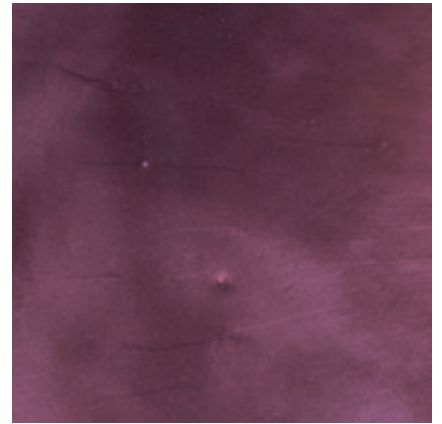

C O L O R   C H A R T

Ruby | 660

Marine | 655

Royale | 659

Silver | 661

Sunset | 657

Sapphire | 662

Café | 658

Jade | 656

Graphite | 663

**CAUTION:**

Color will vary greatly and be mottled. This chart is for reference only. Please request an actual color sample and apply sample on site before beginning any project.

C O L O R   C H A R T

Bamboo | 664

Sage | 669

Topaz | 671

Turquoise | 672

Pearl | 668

Chartreuse | 666

Blush | 665

Pumpkin | 668

Taupe | 670

**CAUTION:**

Color will vary greatly and be mottled. This chart is for reference only. Please request an actual color sample and apply sample on site before beginning any project.